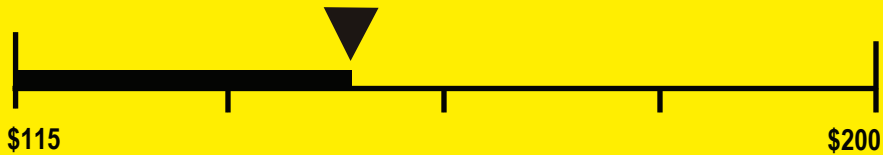

U.S. Government

Federal law prohibits removal of this label before consumer purchase.

ENERGYGUIDE

Refrigerator

The Legacy Companies
Model MXCR-23FD
Capacity: 23 Cubic Feet

Estimated Yearly Operating Cost

\$141.88

Cost Range of Similar Models

1127.85

Yearly Electricity Use (kWh)

Your cost will depend on your utility rates and use.

- Cost range based only on models of similar capacity.
- Estimated operating cost based on November 2014 national average electricity cost of 12.58 cents per kWh.
- For more information, visit www.ftc.gov/appliances.